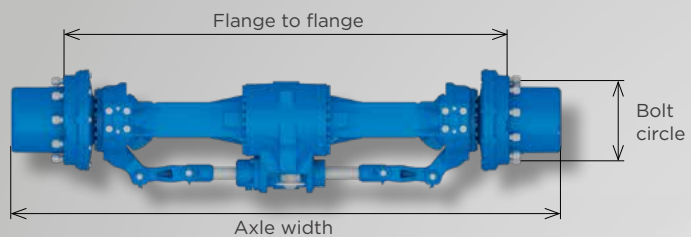

PLANETARY STEERING AXLES

1

CAST DESIGN

2

PATENTED SELF-COOLED
TURBO BRAKE

3

DIFFERENTIAL LOCKS
MDDL
OR NOSPIN®
OR DOG CLUTCH
OR LIMITED SLIP

TYPE	LAP 54	LAP 55	LAP 75	LAP 76
Ratio	16.48 - 22.76	19.32 - 23.98	16.09 - 22.3	16.18 - 32.3
Static axle load up to [kN]	280	300	280	340
Dynamic axle load [kN]	125	160	140	170
Max. speed [kph]	40	40	40	40
Parking brake	Optional	Optional	Optional	Optional
Service brake	Optional	Optional	Optional	Optional
Input torque [Nm]	2400	3500	4000	5000
Input RPM	3200	3200	3500	3600
Axle width [mm]	2290 - 2531	2100 - 755	2740 - 2990	2500
Flange-to-flange [mm]	1850 - 2091	1742 - 2285	2362 - 2612	2122
Bolt circle [mm]	335	335	425	425
Drive flange	DIN / MECHANICS / SPICER / in different sizes			
Differential locks	Various solutions available			

Fig. LAP 76

PLANETARY STEERING AXLES

Product features:

- > Mounting options: fixed or oscillating
- > High wheel load under static and dynamic working conditions
- > Brake acts directly on the wheel hub, providing high stability during on-site operation