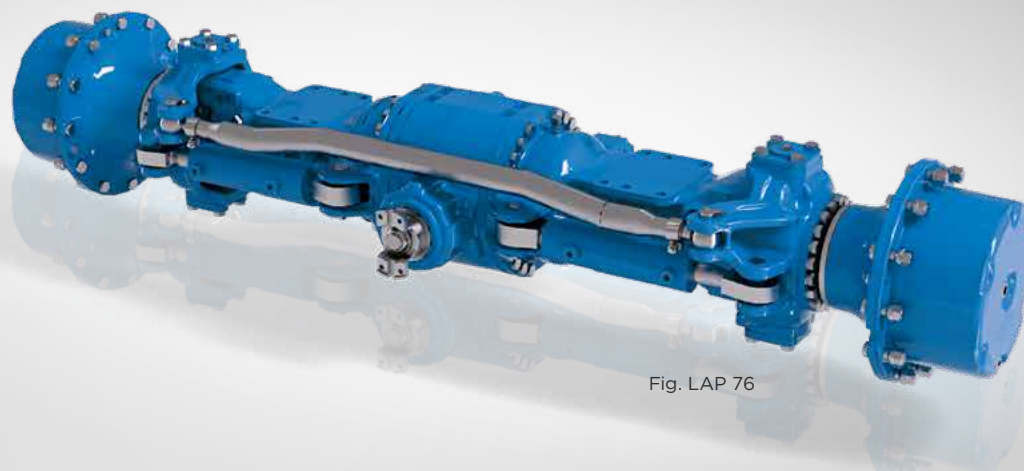

PLANETARY STEERING AXLES

1

CAST DESIGN

2

PATENTED SELF-COOLED
TURBO BRAKE

3

DIFFERENTIAL LOCKS
MDDL
OR NOSPIN®
OR DOG CLUTCH
OR LIMITED SLIP

TYPE	LAP 54	LAP 55	LAP 75	LAP 76
Ratio	16.48 - 22.76	19.32 - 23.98	16.09 - 22.3	16.18 - 32.3
Static axle load up to [kN]	280	300	280	340
Dynamic axle load [kN]	125	160	140	170
Max. speed [kph]	40	40	40	40
Parking brake	Optional	Optional	Optional	Optional
Service brake	Optional	Optional	Optional	Optional
Input torque [Nm]	2400	3500	4000	5000
Input RPM	3200	3200	3500	3600
Axle width [mm]	2290 - 2531	2100 - 755	2740 - 2990	2500
Flange-to-flange [mm]	1850 - 2091	1742 - 2285	2362 - 2612	2122
Bolt circle [mm]	335	335	425	425
Drive flange	DIN / MECHANICS / SPICER / in different sizes			
Differential locks	Various solutions available			

Fig. LAP 76

PLANETARY STEERING AXLES

Product features:

- > Mounting options: fixed or oscillating
- > High wheel load under static and dynamic working conditions
- > Brake acts directly on the wheel hub, providing high stability during on-site operation

Fig. LAP 54

Fig. LAP 55

NAF is the expert for power transmission, traction and load capacity on mobile working machines. Our gears and axles create a substantial competitive advantage in the heavy-duty off-highway industry. As a system partner we have been mastering the tasks of our market-leading customers since 1960 and invest 5% of our annual turnover into research and development.