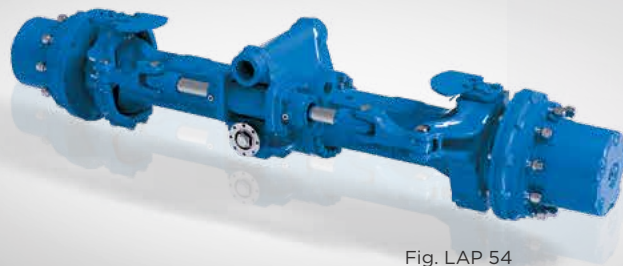

PLANETARY STEERING AXLES

1

CAST DESIGN

2

PATENTED SELF-COOLED
TURBO BRAKE

3

DIFFERENTIAL LOCKS
MDDL
OR NOSPIN®
OR DOG CLUTCH
OR LIMITED SLIP

TYPE	LAP 54	LAP 55	LAP 75	LAP 76
Ratio	16.48 - 22.76	19.32 - 23.98	16.09 - 22.3	16.18 - 32.3
Static axle load up to [kN]	280	300	280	340
Dynamic axle load [kN]	125	160	140	170
Max. speed [kph]	40	40	40	40
Parking brake	Optional	Optional	Optional	Optional
Service brake	Optional	Optional	Optional	Optional
Input torque [Nm]	2400	3500	4000	5000
Input RPM	3200	3200	3500	3600
Axle width [mm]	2290 - 2531	2100 - 755	2740 - 2990	2500
Flange-to-flange [mm]	1850 - 2091	1742 - 2285	2362 - 2612	2122
Bolt circle [mm]	335	335	425	425
Drive flange	DIN / MECHANICS / SPICER / in different sizes			
Differential locks	Various solutions available			

Fig. LAP 76

PLANETARY STEERING AXLES

Product features:

- > Mounting options: fixed or oscillating
- > High wheel load under static and dynamic working conditions
- > Brake acts directly on the wheel hub, providing high stability during on-site operation