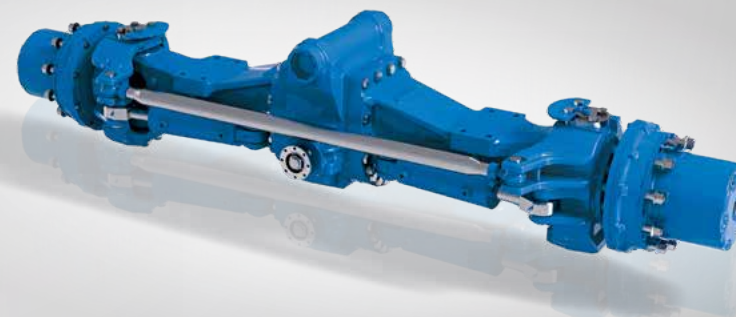

Fig. LAP 76

PLANETARY STEERING AXLES

Product features:

- > Mounting options: fixed or oscillating
- > High wheel load under static and dynamic working conditions
- > Brake acts directly on the wheel hub, providing high stability during on-site operation

Fig. LAP 54

Fig. LAP 55

NAF is the expert for power transmission, traction and load capacity on mobile working machines. Our gears and axles create a substantial competitive advantage in the heavy-duty off-highway industry. As a system partner we have been mastering the tasks of our market-leading customers since 1960 and invest 5% of our annual turnover into research and development.